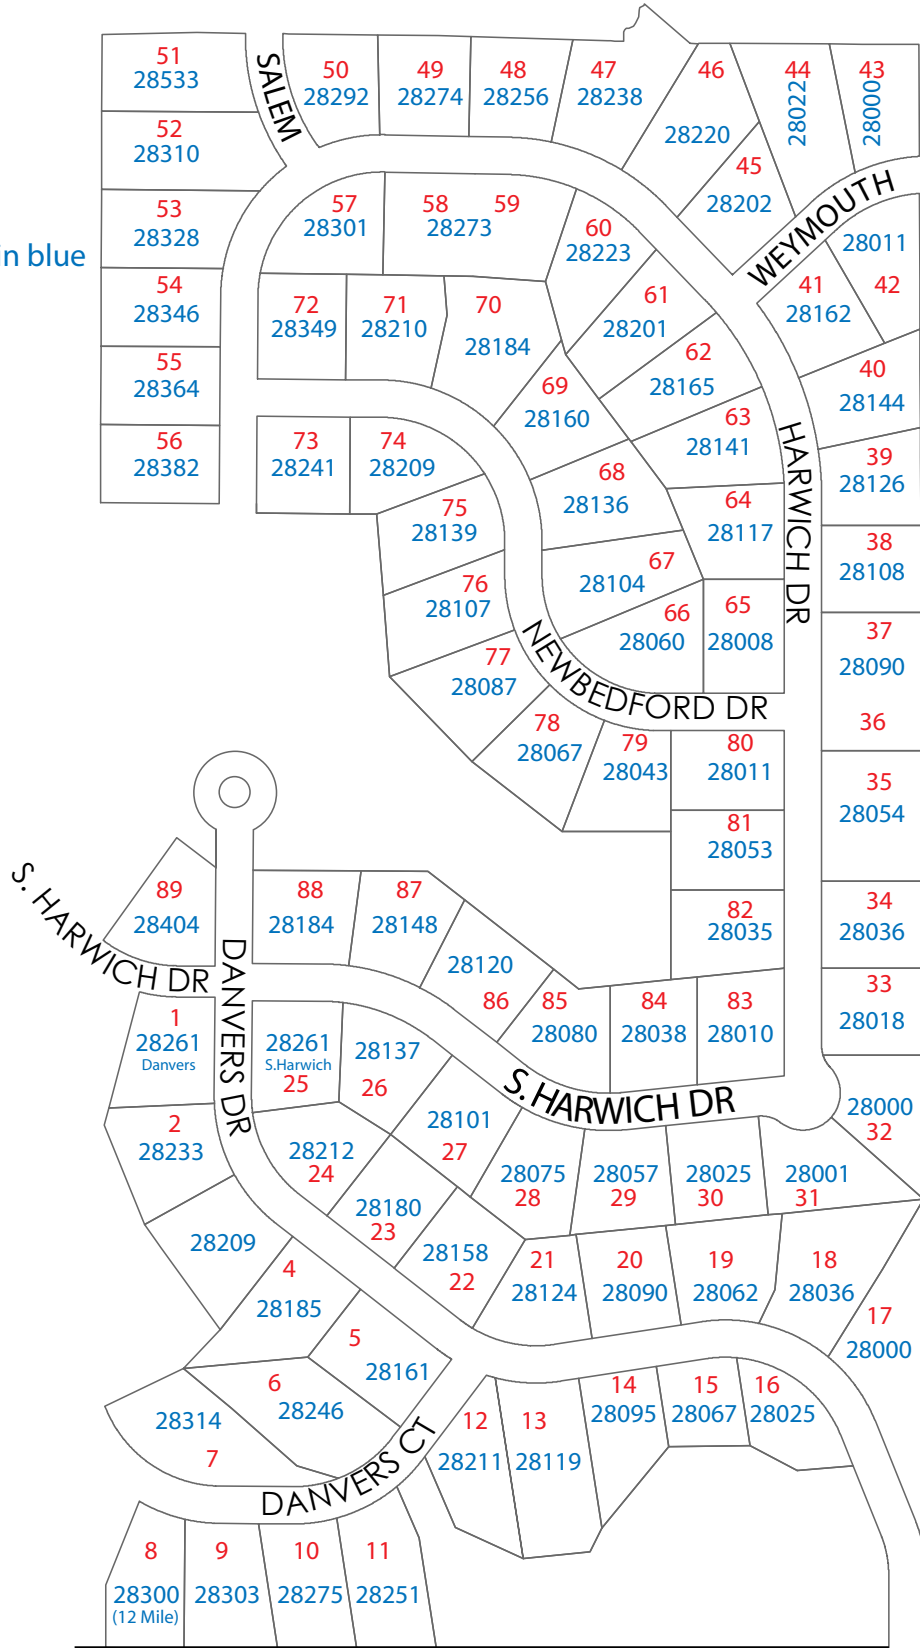

# Wood Creek Hills Subdivision No. 1

Lot numbers are in red  
USPS house numbers are in blue

12 Mile Road